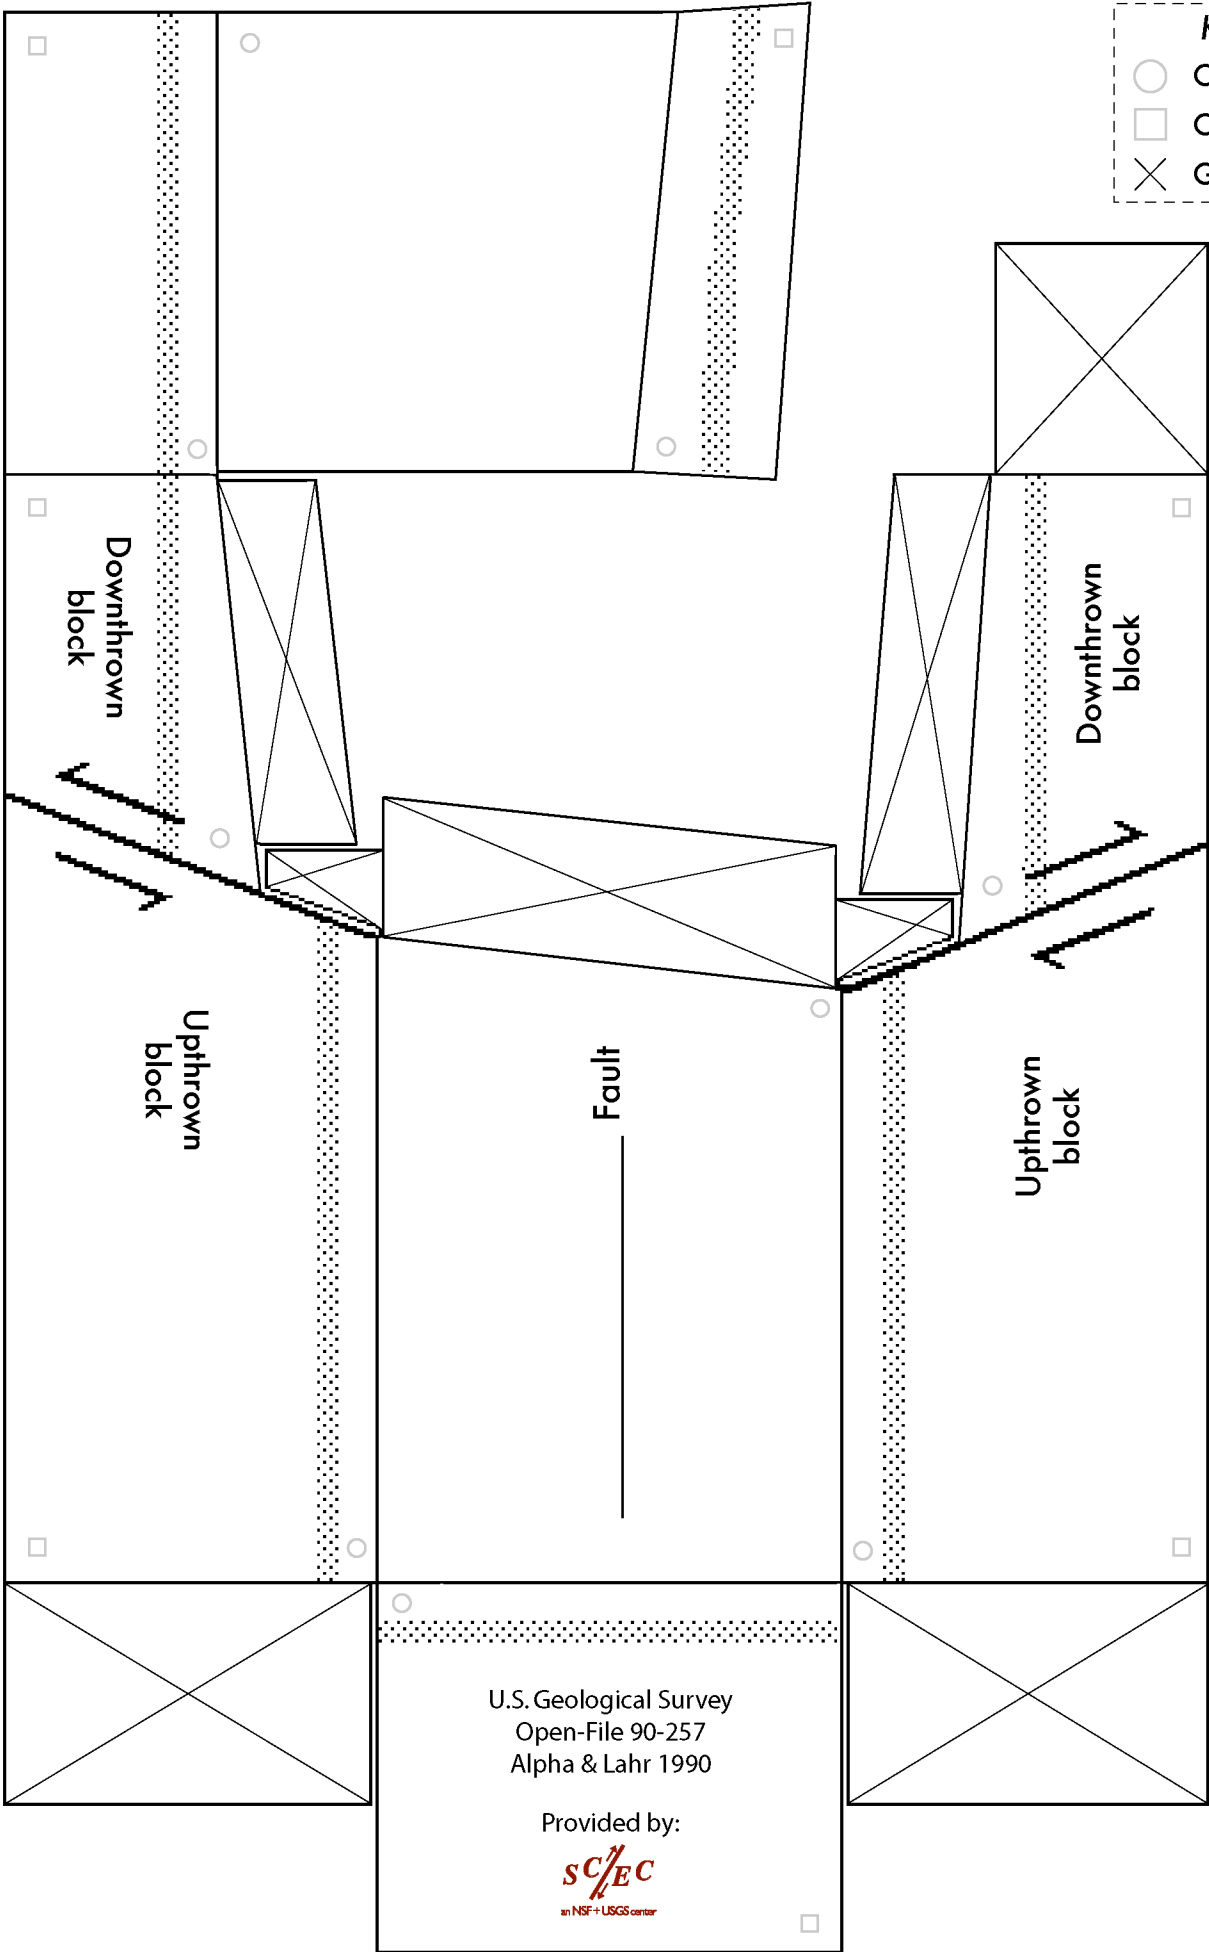

Key

- Color 1
- Color 2
- ✕ Glue Here

Key

- Color 1
- Color 2
- × Glue Here

U.S. Geological Survey
 Open-File 90-257
 Alpha & Lahr 1990

Provided by:

U.S. Geological Survey
 Open-File 90-257
 Alpha & Lahr 1990

Provided by:
SC/EC
 an NSF-USGS center