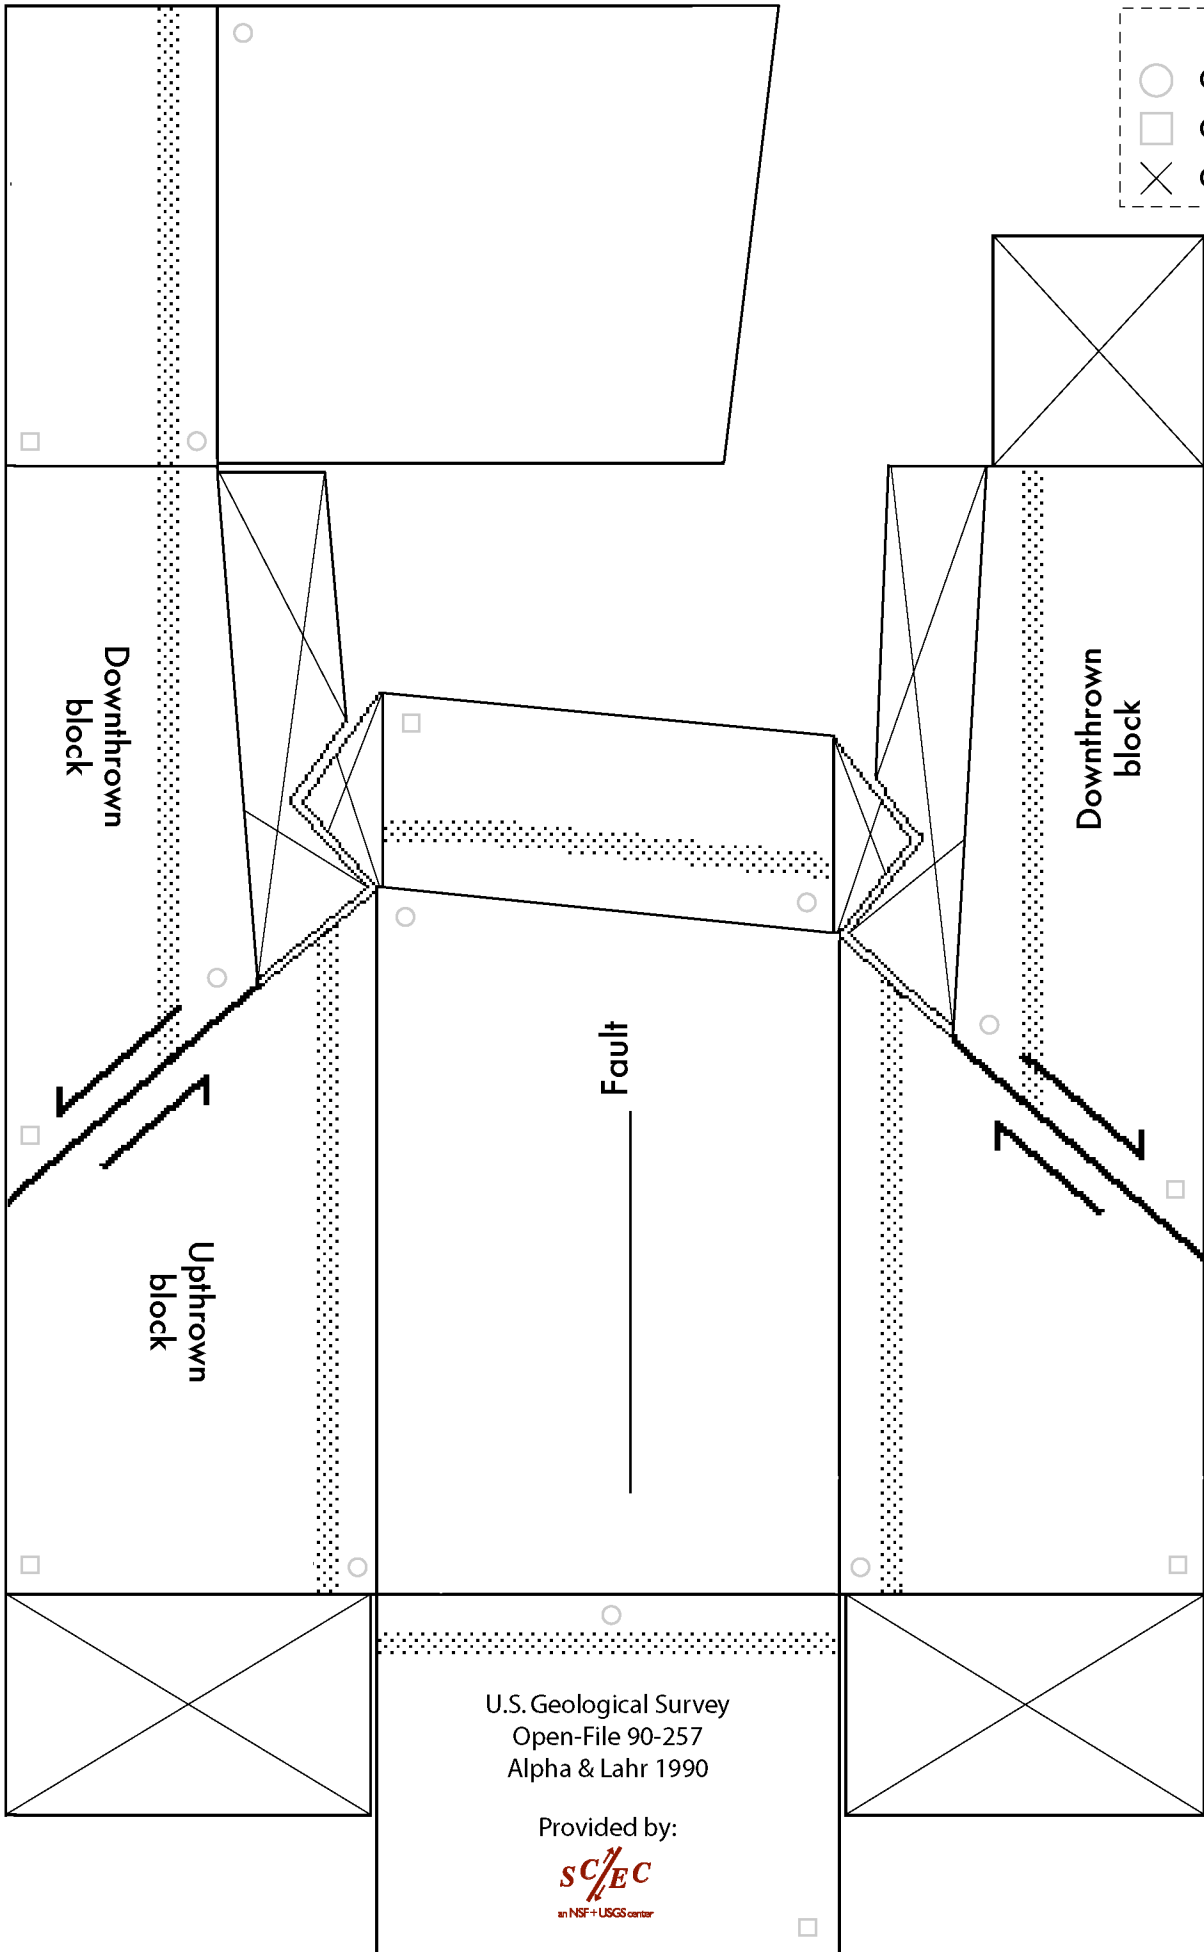

Key

- Color 1
- Color 2
- ✕ Glue Here

Key

- Color 1
- Color 2
- × Glue Here

U.S. Geological Survey
 Open-File 90-257
 Alpha & Lahr 1990

Provided by:

U.S. Geological Survey
 Open-File 90-257
 Alpha & Lahr 1990

Provided by:
SC/EC
 an NSF-USGS center